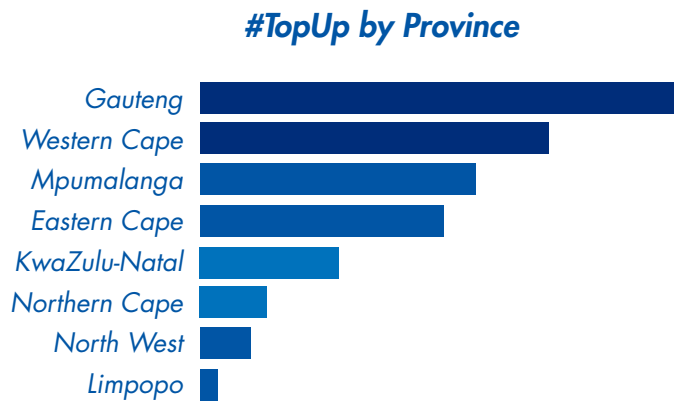

## TOP PERFORMING STORES

Congratulations to the following stores with the top TyreSurance® registrations:

Hi-Q Menlyn • Hi-Q Phoenix • Hi-Q Joburg City

Congratulations to Vivian and his team at Hi-Q Phoenix for being in the Top 3 of the TyreSurance® chart as a new store - this is truly an amazing team.

Top 10 Branches	Registration Count
Hi-Q Menlyn	
Hi-Q Phoenix	
Hi-Q Joburg City	
Hi-Q Riverside Nelspruit	
Hi-Q Hi-Land Tyres Port Shepstone	
Hi-Q Allandale	
Hi-Q Ladine (PBG Bande)	
Hi-Q Centurion	
Hi-Q Lani Tyres	
Hi-Q Somerset West	

Congratulations to the following stores with the top TyreSurance® #TopUp registrations:

Hi-Q Riverside Nelspruit • Hi-Q Menlyn • Hi-Q Amalinda

Top 10 Branches	Registration Count
Hi-Q Riverside Nelspruit	
Hi-Q Menlyn	
Hi-Q Amalinda	
Hi-Q Beacon Bay	
Hi-Q Boksburg	
Hi-Q Centurion	
Hi-Q P.A.K Bande	
Hi-Q Witbank (Emalahleni Fitment)	
Hi-Q Bryanston	
Hi-Q Hermanus	