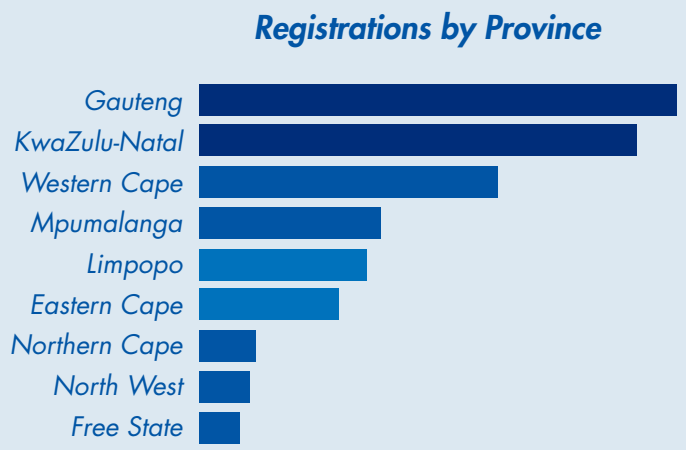

## TOP PERFORMING STORES

Congratulations to the following stores with the top TyreSurance® registrations:

Hi-Q Menlyn • Hi-Q Phoenix • Hi-Q Joburg City

Congratulations to Vivian and his team at Hi-Q Phoenix for being in the Top 3 of the TyreSurance® chart as a new store - this is truly an amazing team.

Congratulations to the following stores with the top TyreSurance® #TopUp registrations:

Hi-Q Riverside Nelspruit • Hi-Q Menlyn • Hi-Q Amalinda

Top 10 Branches	Registration Count
Hi-Q Riverside Nelspruit	
Hi-Q Menlyn	
Hi-Q Amalinda	
Hi-Q Beacon Bay	
Hi-Q Boksburg	
Hi-Q Centurion	
Hi-Q P.A.K Bande	
Hi-Q Witbank (Emalahleni Fitment)	
Hi-Q Bryanston	
Hi-Q Hermanus	